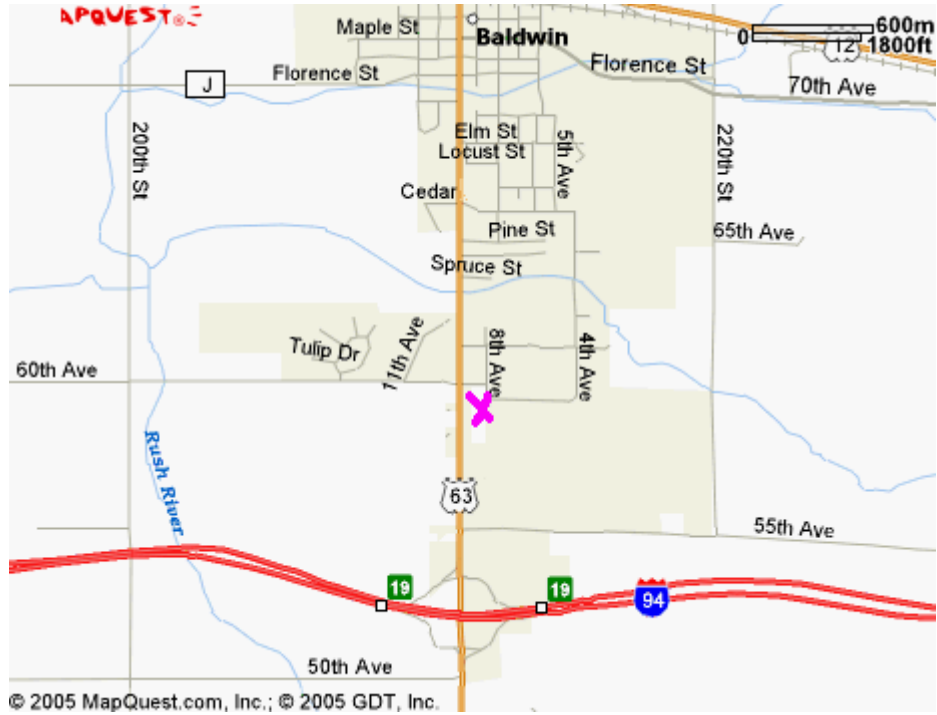

## Directions to the Agriculture Service and Education Center

1. Take I-94 to the Baldwin Exit. (Highway 63)
2. Go NORTH on HWY 63 to Fern St. Turn RIGHT. (Fern St. is just before the Ford Dealership.)
3. Turn RIGHT at the T-intersection onto 8th Ave.
4. Go a block and turn RIGHT into our Parking Lot.